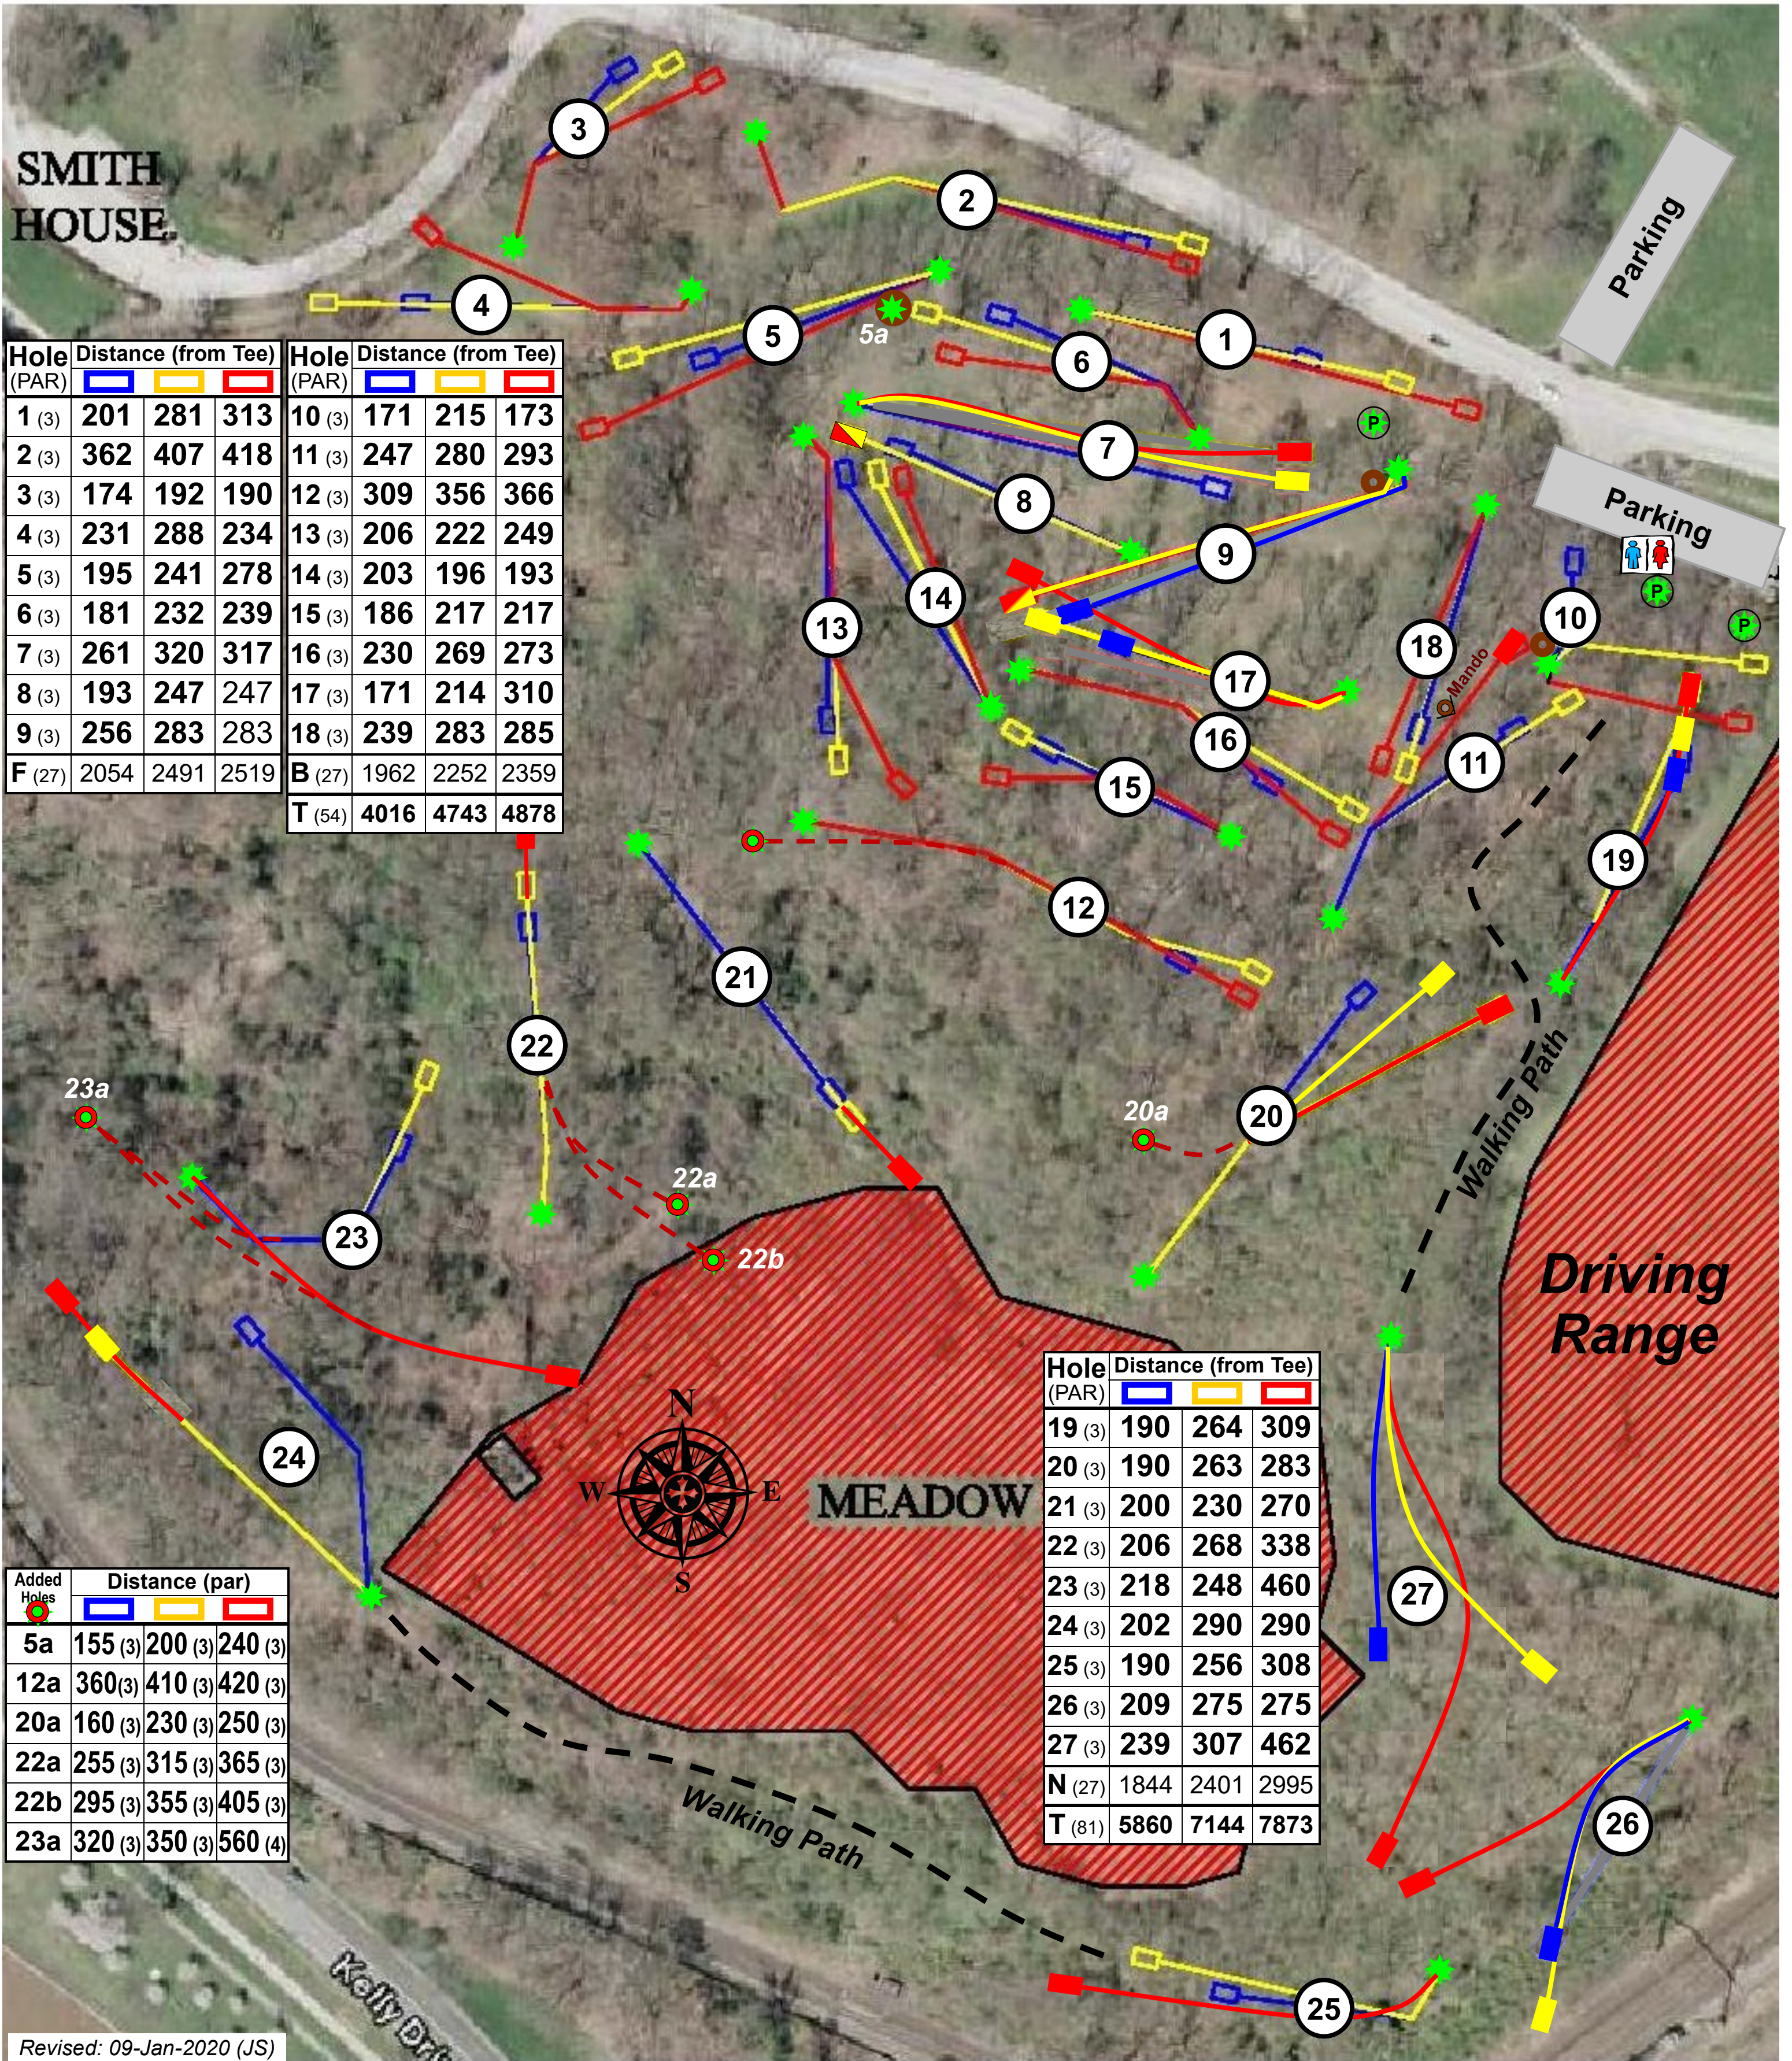

Sedgley Woods Disc Golf Course

(Part of Fairmount Park)

33rd St & Oxford St (nearest bus stop)
Philadelphia, PA 19121

GPS: 39.9814, -75.1912 (Parking lot)

(Course map enhanced from original map & hole detail created by others)

Map Graphic

Picture download

GPS-enabled

GPS-map download

Note: You will need a navigation app like "Google Earth" or "Locus Free" installed to show the GPS-enabled map & your location within the course on your device.

QR-code help

Scan w/ QR-code app

Hole (PAR)	Distance (from Tee)			Hole (PAR)	Distance (from Tee)		
	Blue	Yellow	Red		Blue	Yellow	Red
1 (3)	201	281	313	10 (3)	171	215	173
2 (3)	362	407	418	11 (3)	247	280	293
3 (3)	174	192	190	12 (3)	309	356	366
4 (3)	231	288	234	13 (3)	206	222	249
5 (3)	195	241	278	14 (3)	203	196	193
6 (3)	181	232	239	15 (3)	186	217	217
7 (3)	261	320	317	16 (3)	230	269	273
8 (3)	193	247	247	17 (3)	171	214	310
9 (3)	256	283	283	18 (3)	239	283	285
F (27)	2054	2491	2519	B (27)	1962	2252	2359
				T (54)	4016	4743	4878

Added Holes	Distance (par)		
	Blue	Yellow	Red
5a	155 (3)	200 (3)	240 (3)
12a	360 (3)	410 (3)	420 (3)
20a	160 (3)	230 (3)	250 (3)
22a	255 (3)	315 (3)	365 (3)
22b	295 (3)	355 (3)	405 (3)
23a	320 (3)	350 (3)	560 (4)